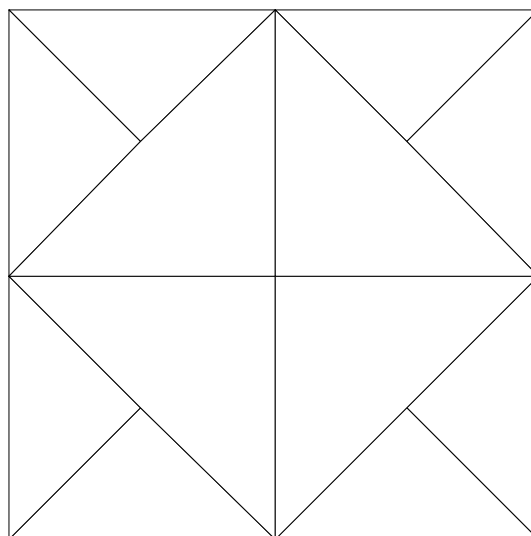

## *Little Quilt of Love 8*

55 x 55 centimeter

## *Little Quilt of Love 8*

Blokmaat: 15 x 15 cm

Border 1+2: 2 cm

Border 3: 7.5 cm