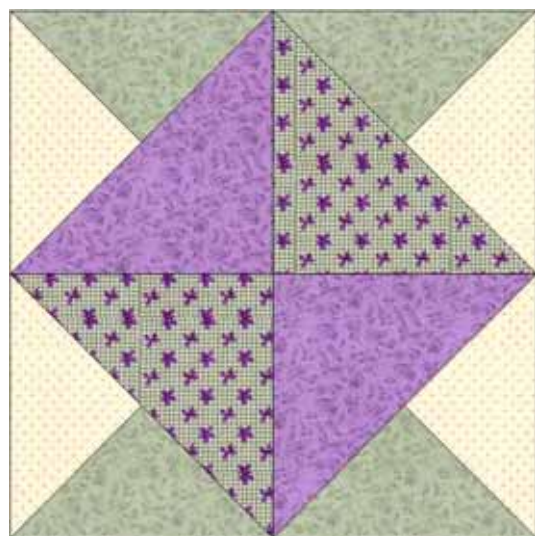

## *Little Quilt of Love 8*

55 x 55 centimeter

## *Little Quilt of Love 8*

Blokmaat: 15 x 15 cm

Border 1+2: 2 cm

Border 3: 7.5 cm